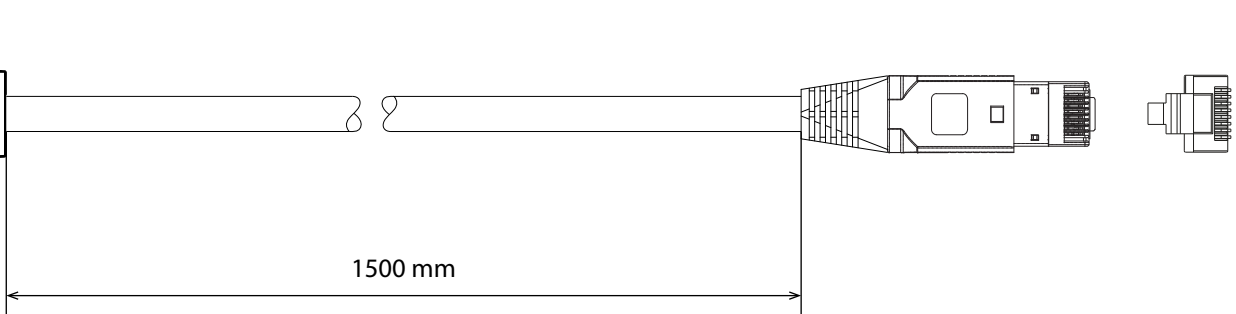

Canon 9-pin male

RJ45

Pinout

Canon 9-pin male

RJ45

Change			
Drawn By	Name	Signature	Date
Checked By			
Approved By			
Title Nexgo - RP80			Sheet 1 of 1