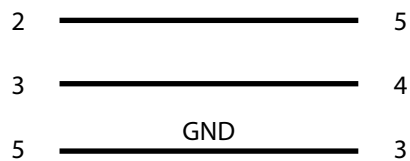

Canon 9-pin male

RJ11 6P4C

Pinout

Canon 9-pin male

RJ11 6P4C

Change			
Drawn By	Name	Signature	Date
Checked By			
Approved By			
Title <b>Tablet a váha Elicom S200</b>			Sheet <b>1</b> of <b>1</b>