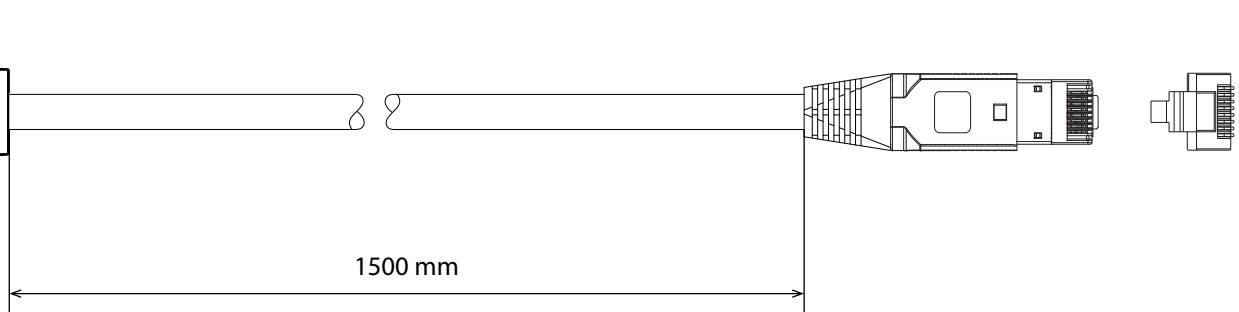

Canon 9-pin male

RJ45

Pinout

Canon 9-pin male

RJ45

5	GND	4
2	RX	5
3	TX	6

Change			
Drawn By	Name	Signature	Date
Checked By			
Approved By			
Title Verifone - RP80			Sheet 1 of 1